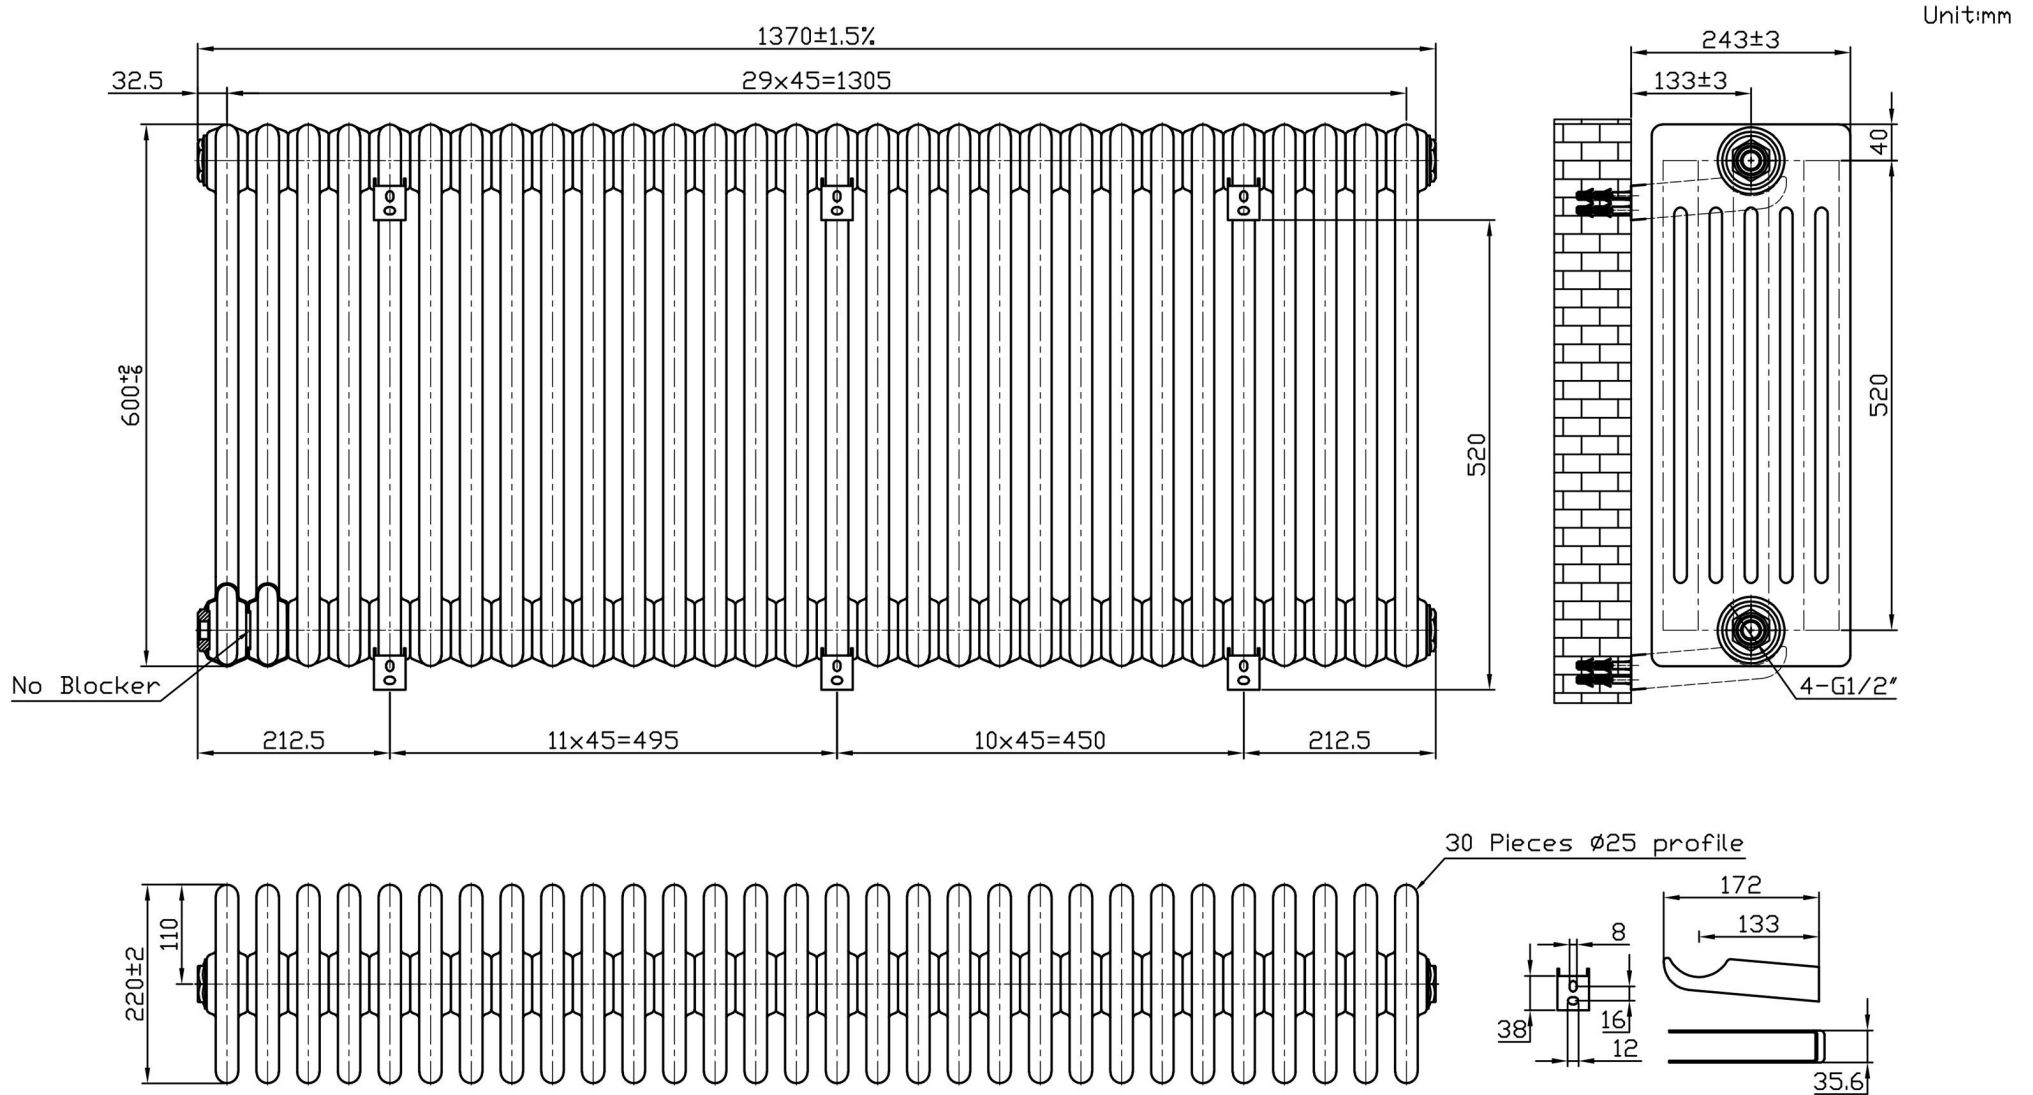

Imperia 6 Column Horizontal 600 x 1370mm. Painted

Technical Drawing

Eastbrook

Eastbrook Road, Gloucester GL4 3DB

Technical Helpline : 01452 317890

Mon - Fri / 8am - 5pm

Email : technical@eastbrookco.com